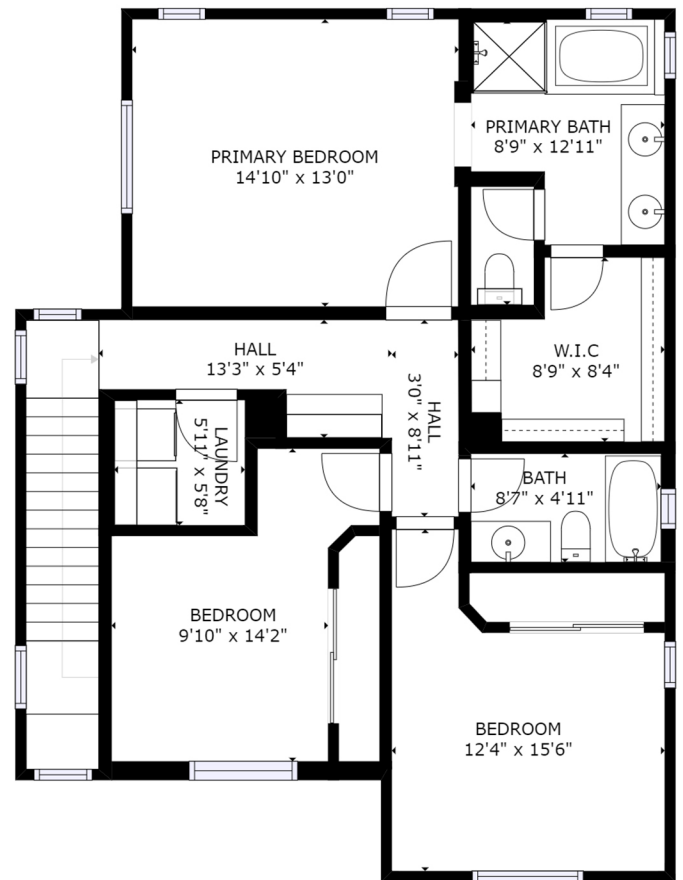

# 1411 CHERT DRIVE

Approximately 1,459 Square Feet

3 Bedrooms

2.5 Bathroom

FIRST FLOOR

SECOND FLOOR