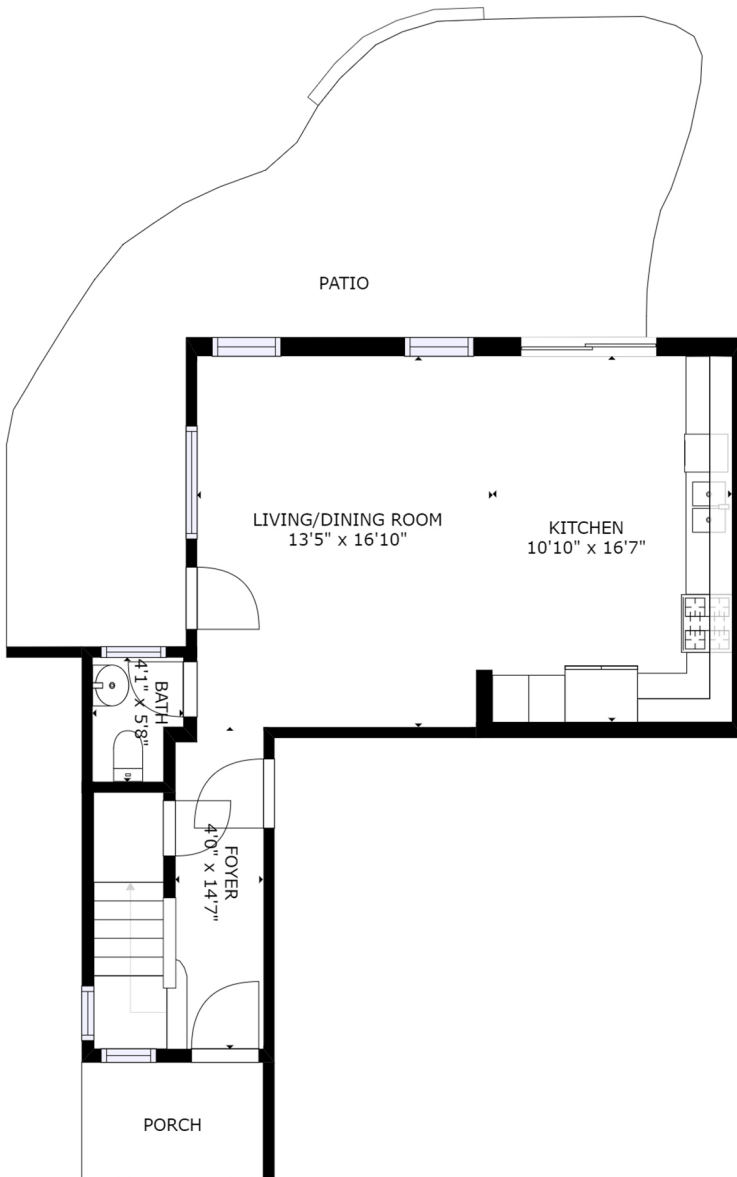

# 1411 CHERT DRIVE

Approximately 1,459 Square Feet

3 Bedrooms

2.5 Bathroom

FIRST FLOOR

SECOND FLOOR